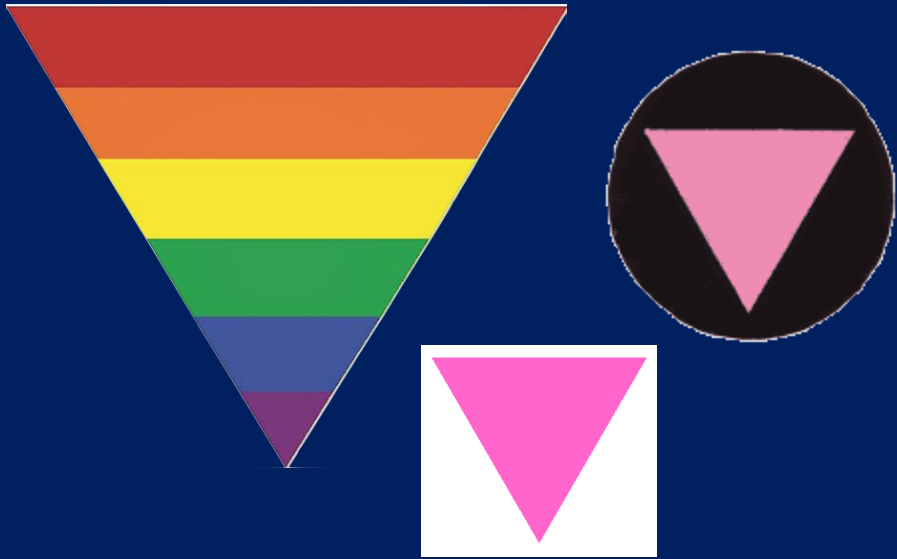

QUEER CAFE

P R E S E N T S

PRIDE SYMBOLS

Emblems | Icons | Logos | Insignia | Flags

Rainbow Flag

Overall symbol to represent lesbian, gay, bisexual, transgender, and queer people

Most popular symbol of the LGBTQ community, LGBTQ rights, and LGBTQ topics and issues in general

Inverted Triangles

- One of the oldest LGBTQ symbols
- World War II Nazi concentration camps

Lambda

- Lower case Greek letter L
- Gay Liberation
- Spartans: Unity
- Romans: Light of Knowledge
- Physics: Energy

Biological Symbols

- Symbols representing gender
- Mars symbol for men/male
- Venus symbol for women/female

Labrys

- Lesbian symbol
- Double edge hatchet or axe
- Strength and self-sufficiency
- Greek mythology: Demeter and Hecate