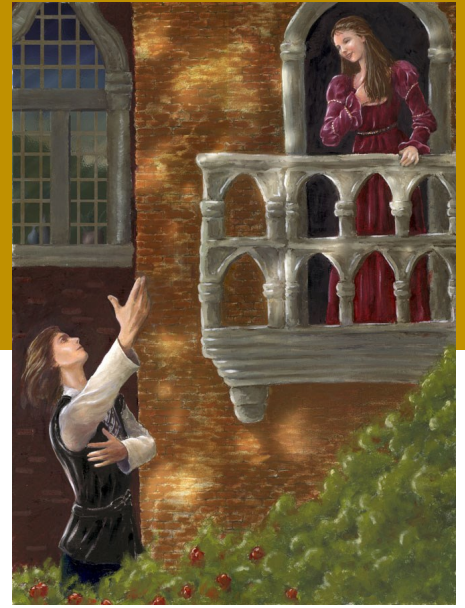

social distancing

in film and literature

FERRIS BEULLER'S DAY OFF
The Art Museum Scene

SLEEPLESS IN SEATTLE
The Long Distance Romance Montage Scene

FIVE FEET APART
The Street Scene

NORTH BY NORTHWEST
The Road Scene

IT HAPPENED ONE NIGHT
The Wall of Jericho Scene

SAY ANYTHING
The Boom Box Outside
the Window Scene

TANGLED
The Rapunzel Let Down Your
Hair Tower Scene

THE SPACE BETWEEN US
The Grand Canyon Scene